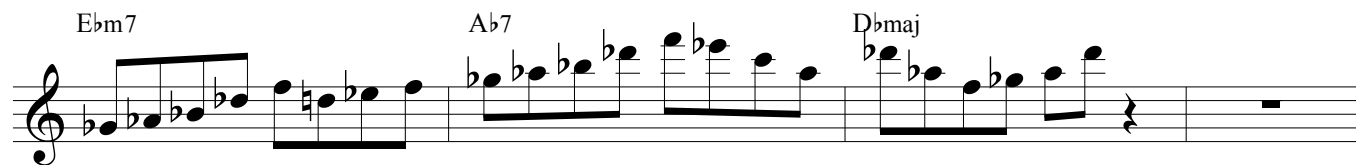

check our Music Store: <https://jazzsaxophonelessons.com/shop/>

YouTube: <https://bit.ly/2KyqKsZ>

Instagram: <https://www.instagram.com/artemzhulyev/>